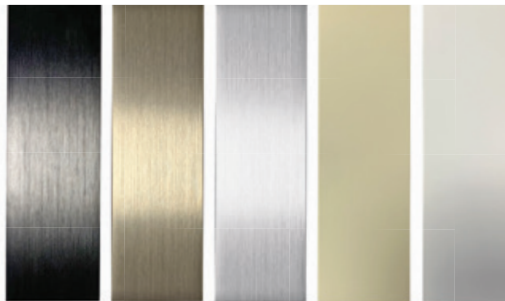

LIFT YOUR MOOD

RELAX OR FOCUS

Be in control of your window coverings, not the other way around. SmartDrape™ is engineered to be low maintenance and a joy to operate. Built with practical features you can count on, including its “Best for Kids” certified cordless design, heavy duty premium aluminum hardware, a specially designed headrail that minimizes light gaps, easy installation, and gallery of low maintenance fabrics that are easy to clean and iron. To operate, just rotate the wand to let in light or slide it to open or close the shade. Plus, many ways to refine your experience and style:

- Dozens of fabrics and colors
- Multiple patterns of sheer
- Choice of headrail colors
- Versatile stack options

Circle Light Gray in Light Filtering

STACK OPTIONS

Stack Left

Side by Side

Stack Right

MATCHING HARDWARE FINISHES

BRACKET

HEADRAIL

WAND

All colors printed in booklet are for reference only and may differ from those of our actual products

Plain white in Light Filtering

NORMAN[®]

SHUTTERS. BLINDS. SHADES

PERFECTSheer[™] Shades
SMARTDrape[™] Shades