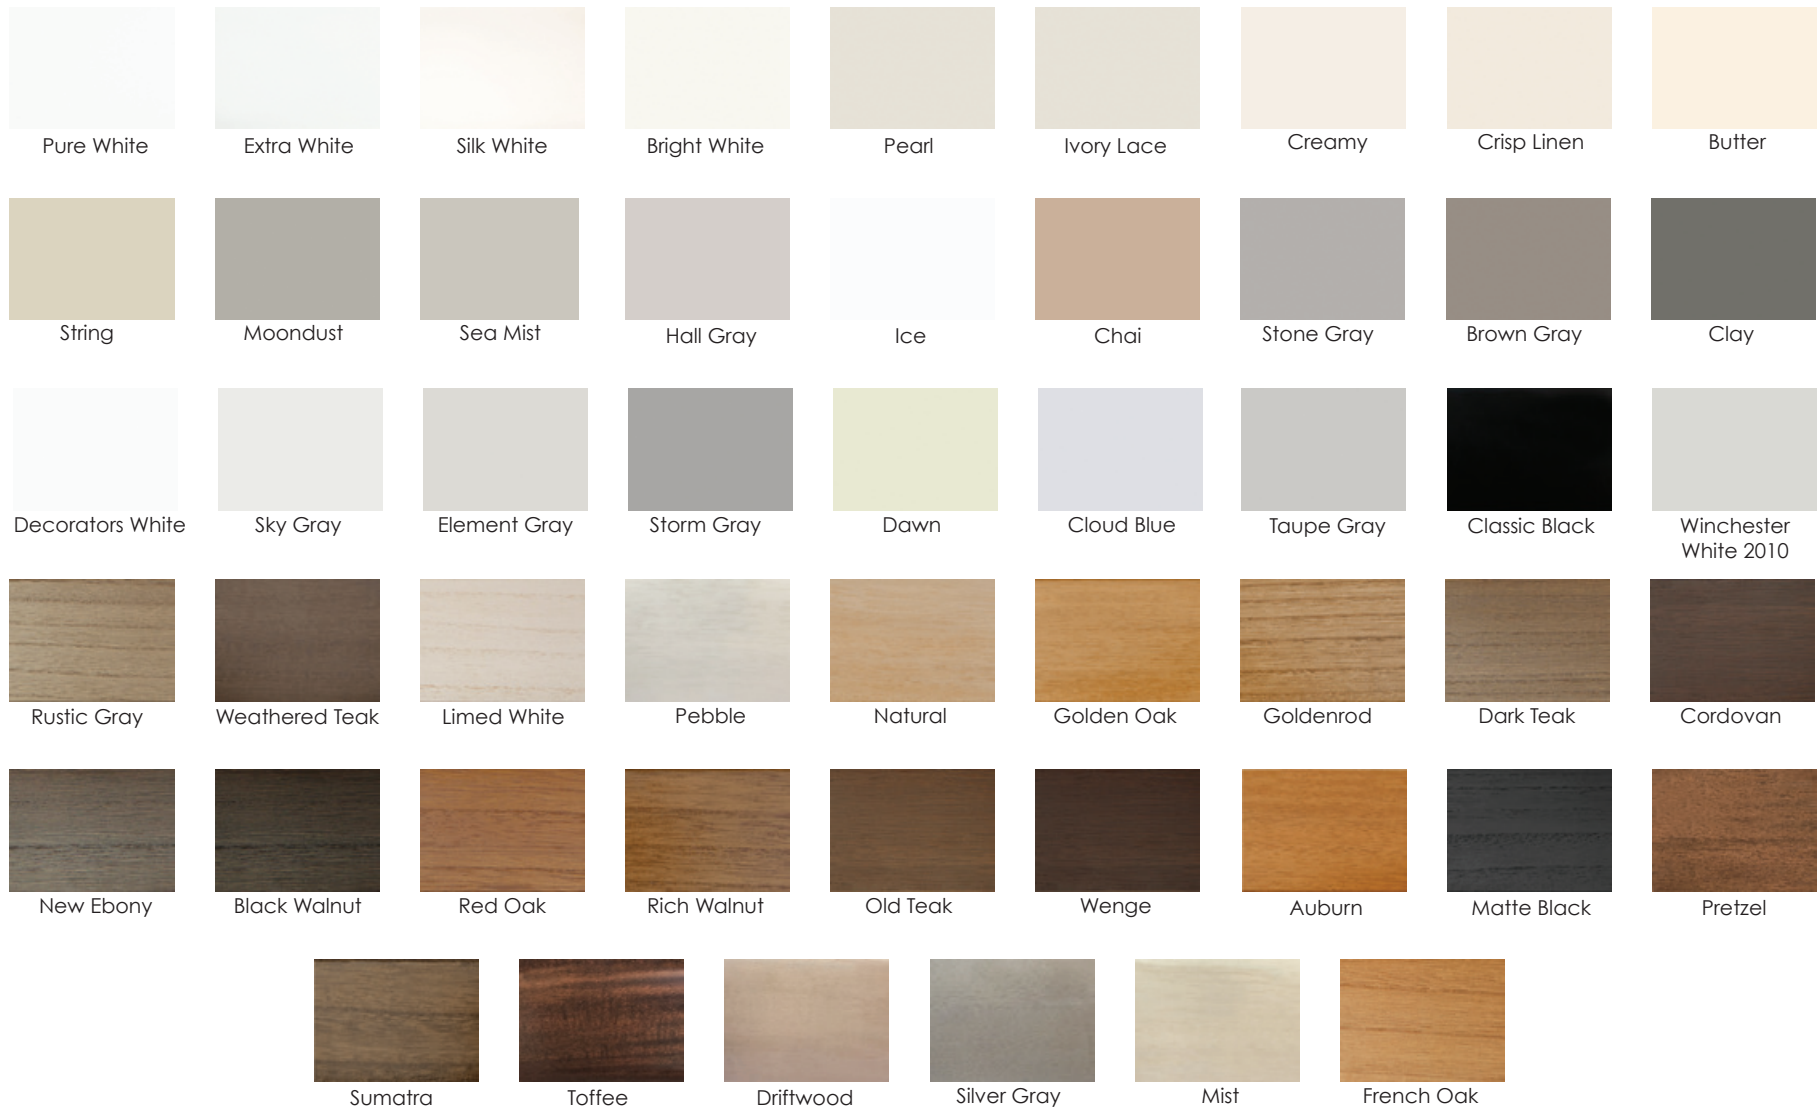

FABRIC VALANCE

For a relaxed but equally stylish look with clean and modern lines, the Fabric Valance is an elegant choice.

WOOD MODERN VALANCE

The luxury and fine graining of wood comes crafted in bold and sleek lines, available painted or stained.

AVAILABLE COLORS

All colors printed in booklet are for **reference only** and may differ from those of our actual products. Please refer to our color swatch samples for actual product colors.

SMARTDrape™ Shades

- Dozens of fabrics and colors
- Multiple patterns of sheer
- Choice of headrail colors
- Versatile stack options

Circle Light Gray in Light Filtering

STACK OPTIONS

Stack Left

Side by Side

Stack Right

MATCHING HARDWARE FINISHES