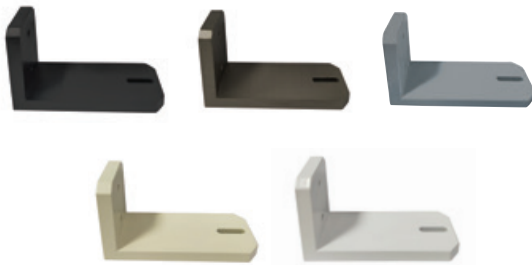

MATCHING HARDWARE FINISHES

BRACKET