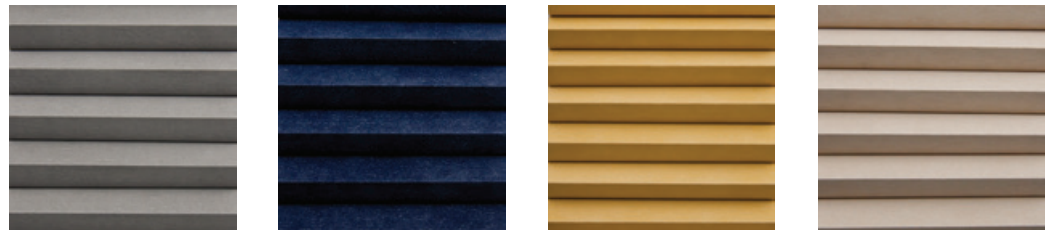

ROOM DARKENING: 100% UV BLOCKAGE