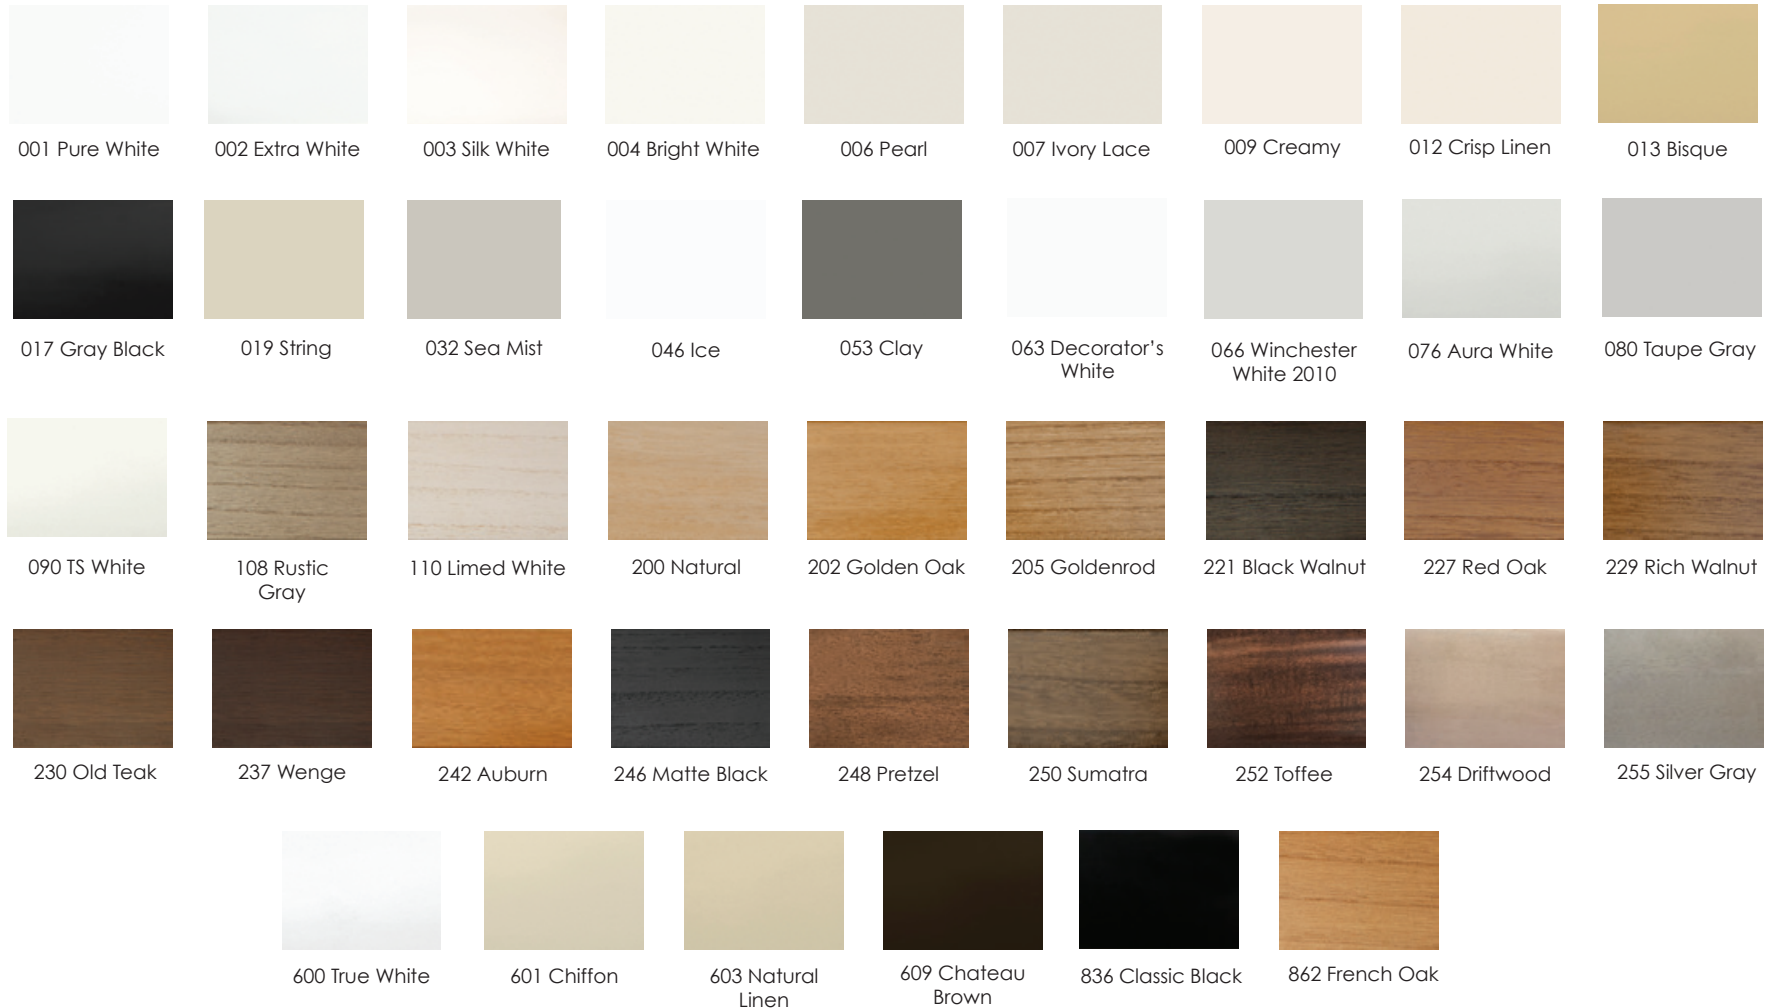

White

Cottage White

Silver

Black Ink

Chocolate

Sahara

*All colors of Light Guards depicted are for reference only. For actual colors, please refer to actual color swatches.

SmartFit® with Frame

2" BEL AIR Z FRAME

3" CROWN Z FRAME

HANG STRIP

FRAME COLORS

SmartFit® with Frame & Palladian Shelf

All colors printed in booklet are for **reference only** and may differ from those of our actual products. Please refer to our color swatch samples for actual product colors.