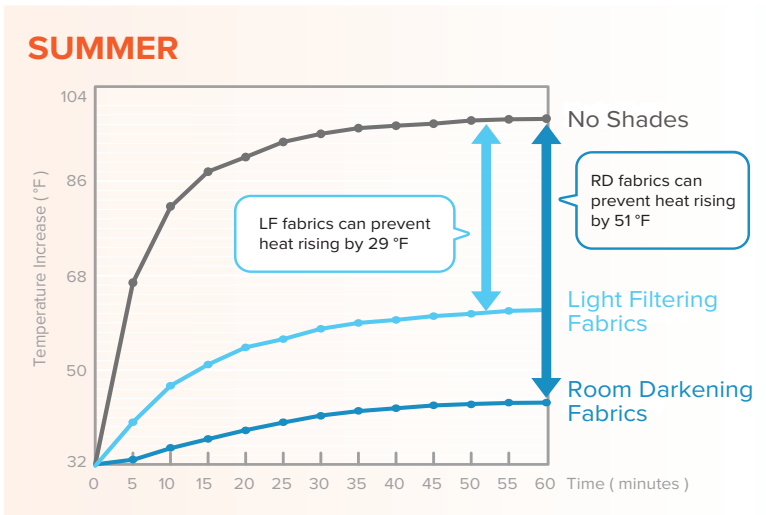

Solar heat passes through windows in the summer.

Indoor heat escapes in the winter.

*1/2" Double Cell shades were tested.

Test Methods:

- Heat insulation test (infrared lamp at 140°F testing)
Simulate the summer weather and test the effect of a honeycomb shade heat against heat flowing into the room
- Heat Preservation test
Simulate the winter weather and test the heat preservation effect of a honeycomb shade
- Tests were conducted by Japan Textile Product Quality and Technology Center.